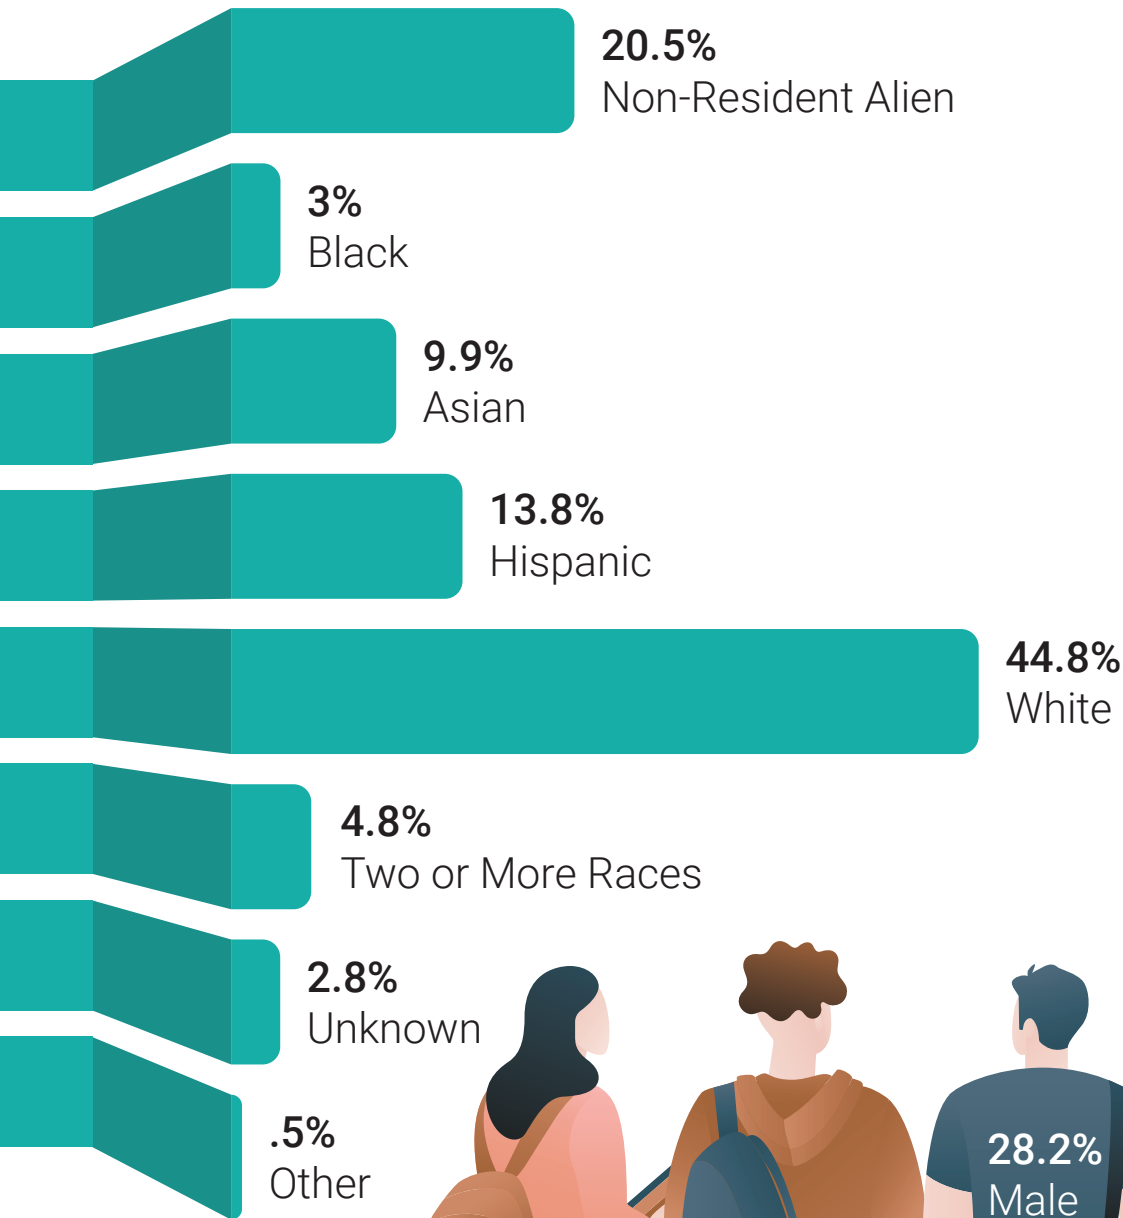

STUDENT DIVERSITY

2021-22

Degree Seeking Students