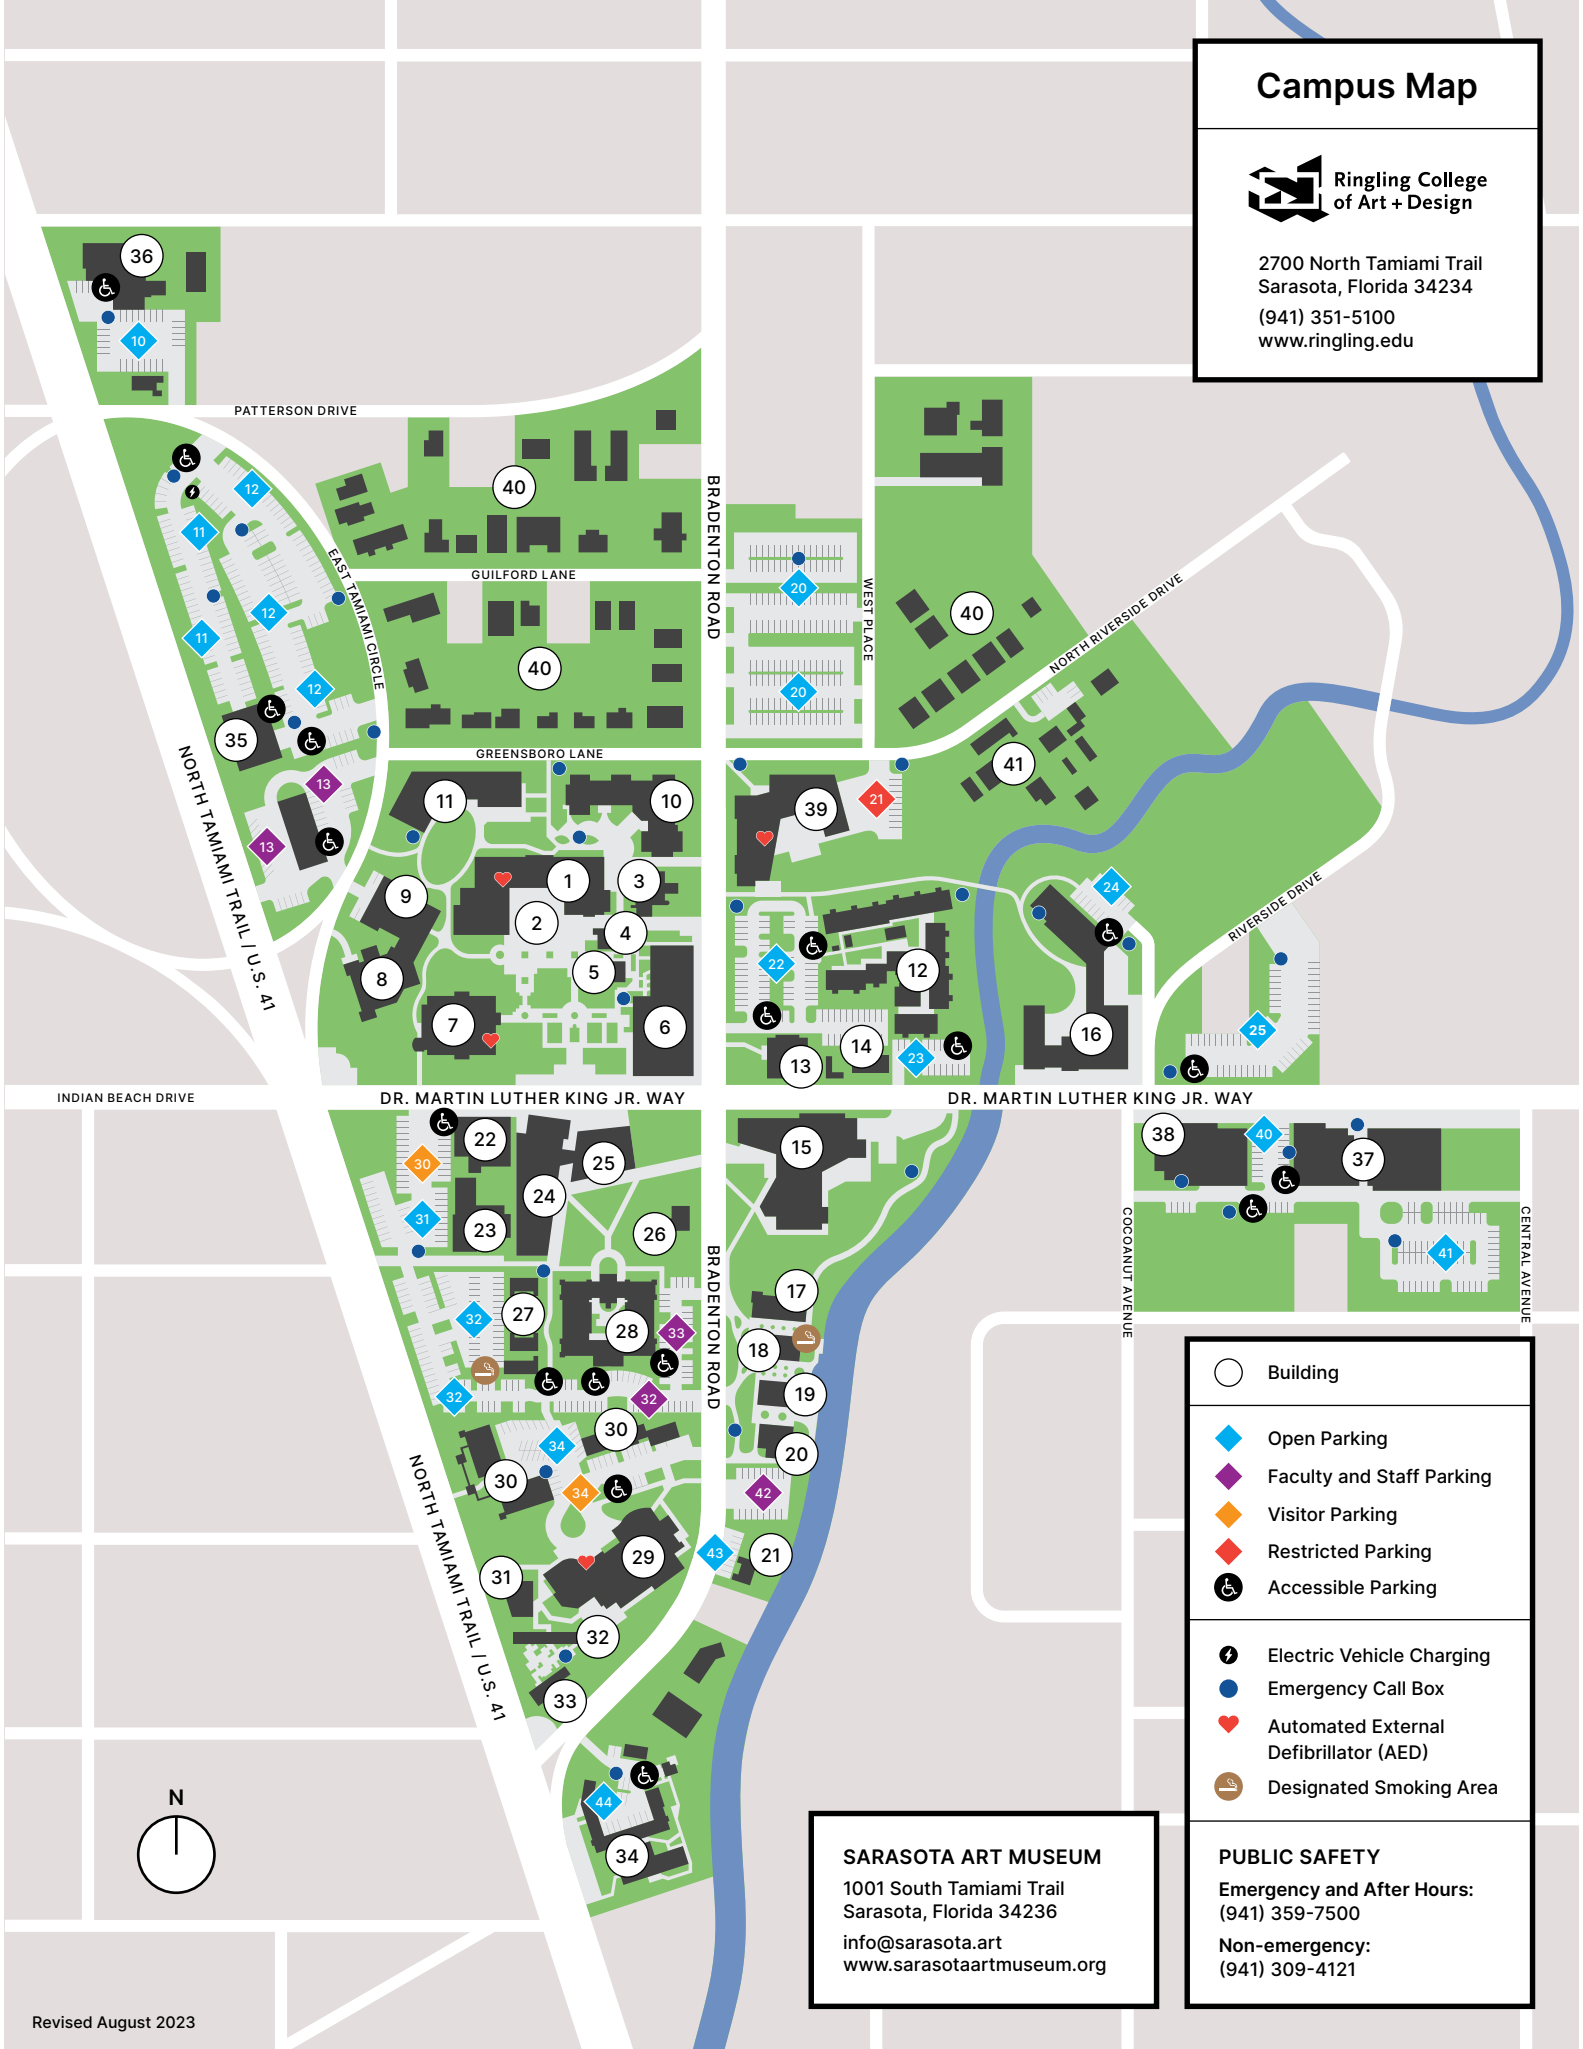

Campus Map

2700 North Tamiami Trail
Sarasota, Florida 34234
(941) 351-5100
www.ringling.edu

- Building
- Open Parking
- Faculty and Staff Parking
- Visitor Parking
- Restricted Parking
- Accessible Parking

- Electric Vehicle Charging
- Emergency Call Box
- Automated External Defibrillator (AED)
- Designated Smoking Area

SARASOTA ART MUSEUM
1001 South Tamiami Trail
Sarasota, Florida 34236
info@sarasota.art
www.sarasotaartmuseum.org

PUBLIC SAFETY
Emergency and After Hours:
(941) 359-7500
Non-emergency:
(941) 309-4121

Buildings

- 1 Ulla Searing Student Center
- 2 Scott Plaza
- 3 Deborah M. Cooley Photography Center
- 4 Idelson Studio
- 5 Ferguson Studio
- 6 Keating Center
- 7 Verman Kimbrough Building
- 8 Ann and Alfred Goldstein Center
- 9 Hammond Building
- 10 Ann and Alfred Goldstein Hall
- 11 Greensboro Hall
- 12 Bayou Village Complex
- 13 Student Health Center
- 14 Edward and Carol Cheek Center
- 15 Alfred R. Goldstein Library
- 16 Bridge Apartments
- 17 Judy Hughes Studio
- 18 Trustees Studio
- 19 Raynore E. Pope and Thomas J. Savage Studio
- 20 Savidge-Bowers Studio
- 21 Family Housing
- 22 Ethel and Stanley Glen Fine Arts
- 23 Sculpture Studio
- 24 Richard and Barbara Basch
- 25 Visual Arts Center
- 26 Liberal Arts Faculty Offices
- 27 Goldstein Studio Village
- 28 Arland and Sally Christ-Janer Center
- 29 Larry R. Thompson Academic Center
- 30 Roy and Susan Palmer Quadrangle
- 31 Roskamp Center I / INDEX Center
- 32 Roskamp Center II and IV
- 33 Roskamp Center III
- 34 The Cove
- 35 Ringling College Art Supply/Business Affairs
- 36 Savage, Allen, and Hipple Studios North
- 37 Soundstages A and B
- 38 Post-Production Facility
- 39 Cunniffe Commons
- 40 Near Campus Housing
- 41 Facilities