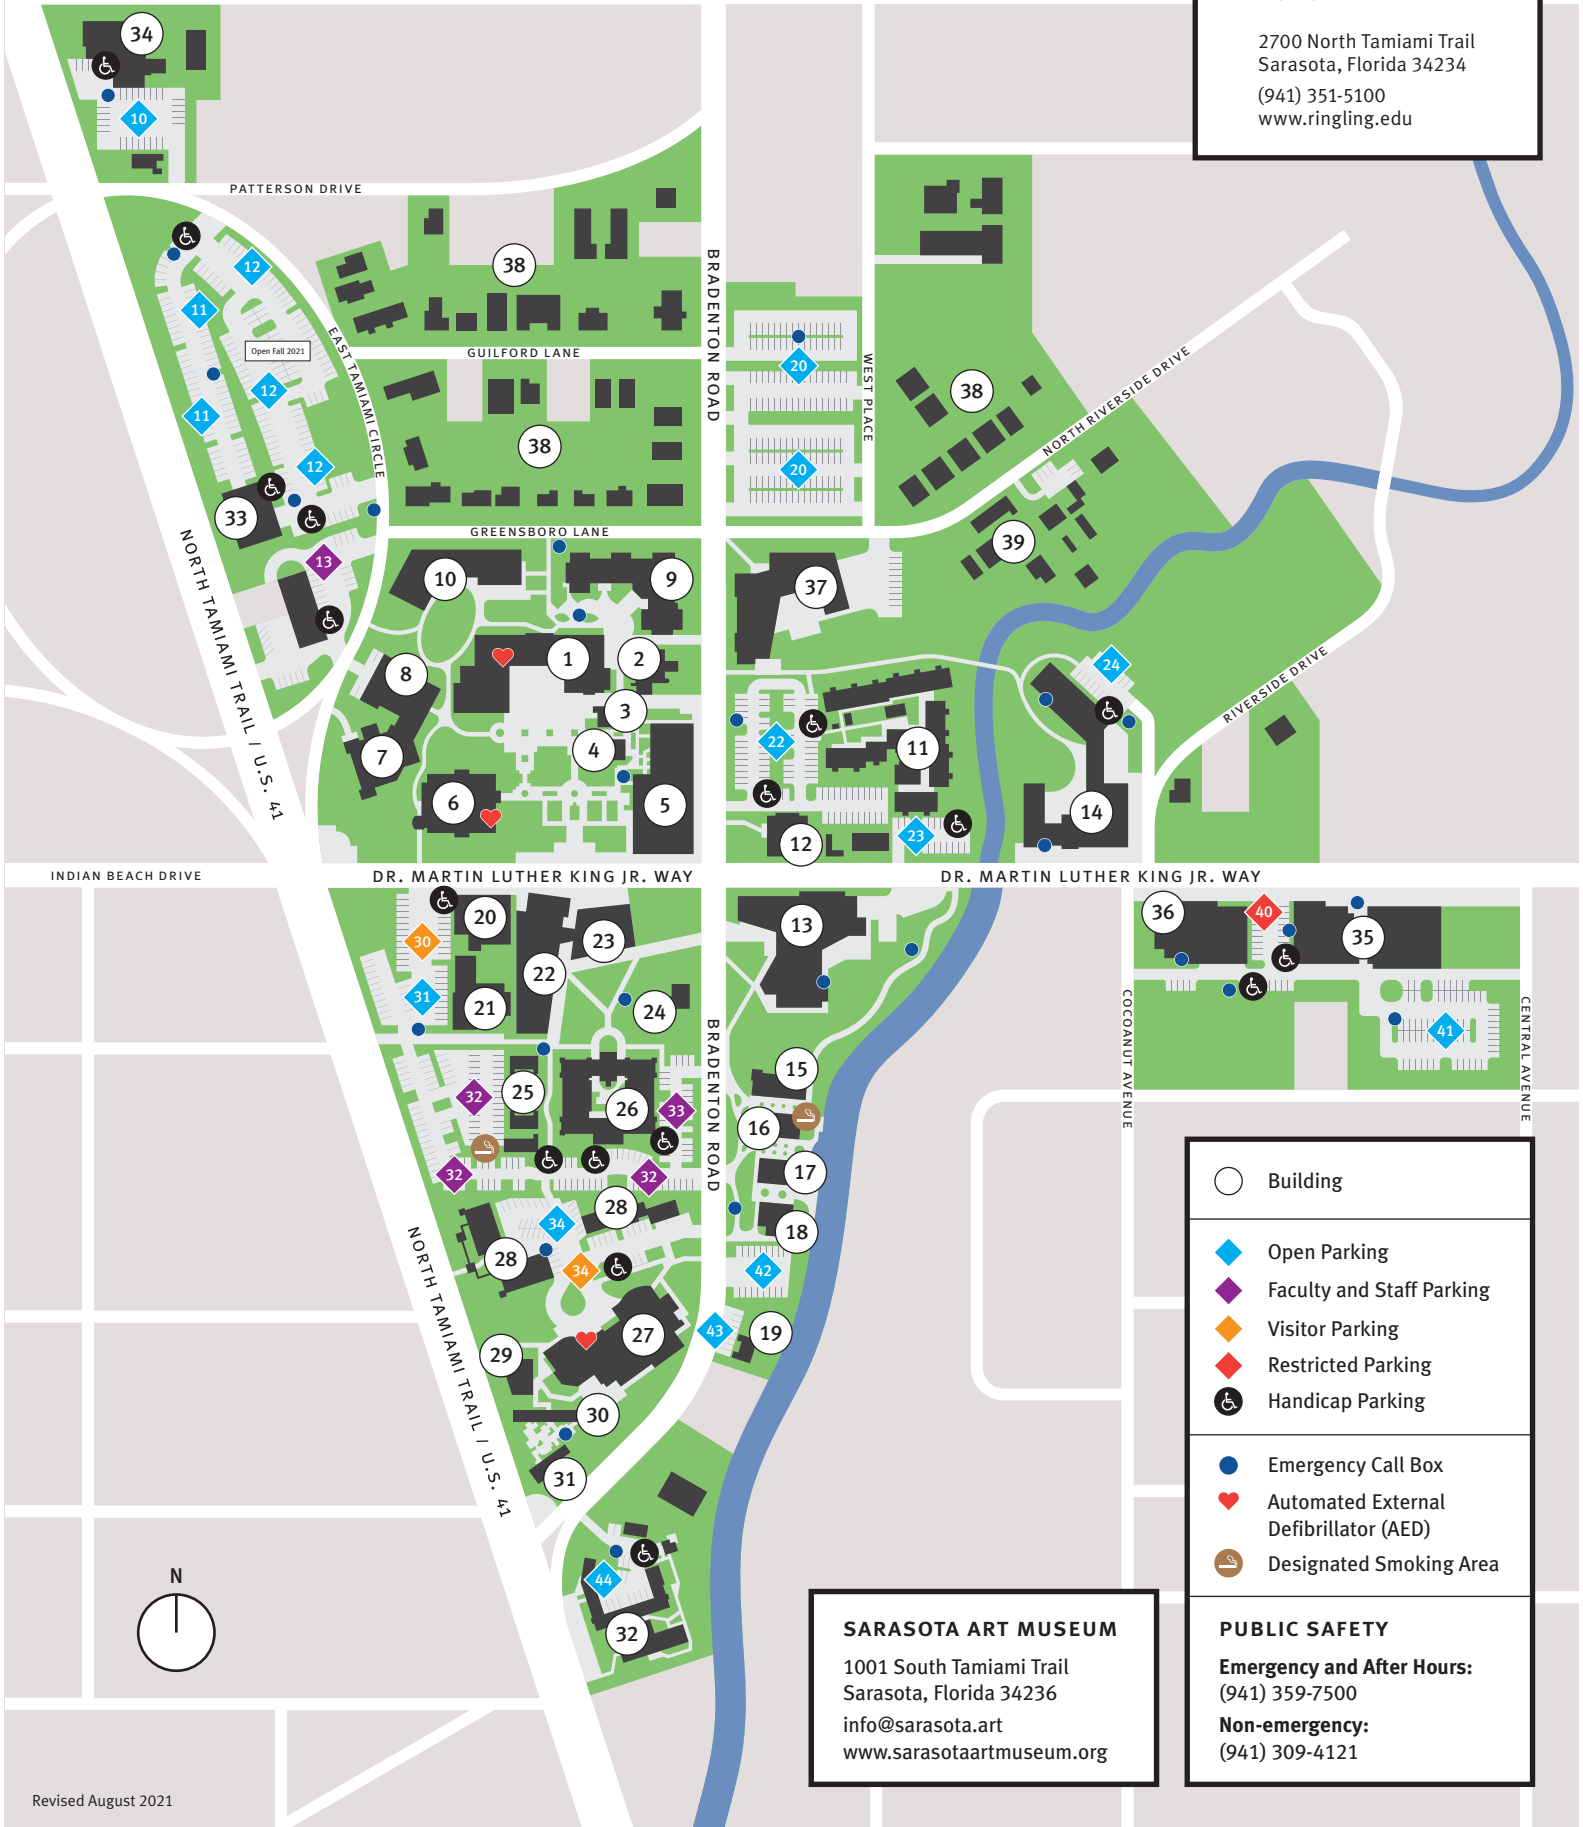

CAMPUS MAP

2700 North Tamiami Trail
Sarasota, Florida 34234
(941) 351-5100
www.ringling.edu

- Building
- Open Parking
- Faculty and Staff Parking
- Visitor Parking
- Restricted Parking
- Handicap Parking
- Emergency Call Box
- Automated External Defibrillator (AED)
- Designated Smoking Area

- 1 Ulla Searing Student Center
- 2 Deborah M. Cooley Photography Center
- 3 Idelson Studio
- 4 Ferguson Studio
- 5 Keating Center
- 6 Verman Kimbrough Building
- 7 Ann and Alfred Goldstein Center
- 8 Hammond Commons
- 9 Ann and Alfred Goldstein Hall
- 10 Greensboro Hall
- 11 Bayou Village Complex
- 12 Student Health Center
- 13 Alfred R. Goldstein Library
- 14 Bridge Apartments
- 15 Judy Hughes Studio
- 16 Trustees Studio
- 17 Raynore E. Pope and Thomas J. Savage Studio
- 18 Savidge-Bowers Studio
- 19 Family Housing
- 20 Ethel and Stanley Glen Fine Arts
- 21 Sculpture Studio
- 22 Richard and Barbara Basch
- 23 Visual Arts Center
- 24 Liberal Arts Faculty Offices
- 25 Goldstein Studio Village
- 26 Arland and Sally Christ-Janer Center
- 27 Larry R. Thompson Academic Center
- 28 Roy and Susan Palmer Quadrangle
- 29 Roskamp Center I
- 30 Roskamp Center II and IV
- 31 Roskamp Center III
- 32 The Cove
- 33 Ringling College Art Supply/Business Affairs
- 34 Savage Studios North
- 35 Soundstages A and B
- 36 Post-Production Facility
- 37 Cunniffe Commons
To be completed Spring 2023
- 38 Near Campus Housing
- 39 Facilities

RESIDENCES

- 9 Ann and Alfred Goldstein Hall
2745 Bradenton Road
- 11 Bayou Village Complex
2736 Bradenton Road
- 14 Bridge Apartments
2715 South Riverside Drive
- 19 Family Housing
2390 Bradenton Road
- 5 Keating Center
2621 Bradenton Road
- 38 Near Campus Housing
- 10 Greensboro Hall
1160 Greensboro Lane
- 28 Roy and Susan Palmer Quadrangle
2405 / 2409 / 2415 Bradenton Road
- 32 The Cove
2710 North Tamiami Trail
- 1 Ulla Searing Student Center
1130 Greensboro Lane